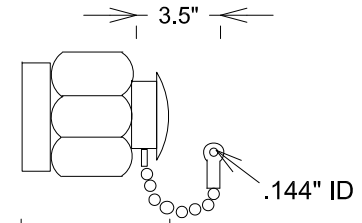

## SPECIFICATIONS

MATERIAL BODY: PASS. STAINLESS STEEL  
CHAIN: BRASS, 3.5", .144" EYELET

2.4mm-M

0.415"

SC2040

2.4mm-M  
W/Chain

.522"

SC2040C

				<b>FAIRVIEW MICROWAVE INC.</b>			
				ALLEN, TX 75013 WWW.FAIRVIEWMICROWAVE.COM			
				TITLE			
				Dust Cap 2.4mm Male			
SIZE	CAGE CODE	DWG NO		REV			
A	3FKR5	SC2040, SC2040C		A			
SCALE				SHEET			